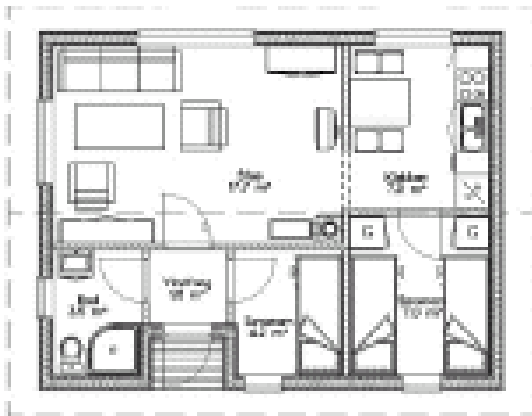

## INTERLOCKING LOG CABINS

### Silver Birch

The silver birch design is a compact model, but contain all the rooms required to be an efficient holiday cabin for short term let. The interior solutions can be changed to accommodate more luxurious double bedrooms with en-suite bathroom and sauna. However this is a good example of a simple design and our collection shows how flexible Log Cabins can be.

### **Silver birch 1** (living area 49 m<sup>2</sup> and built area 50.7 m<sup>2</sup>)

Compact but still surprisingly spacious, It contains living room , kitchen, 2 bedrooms, bathroom and overbuilt entry porch. The smallest bedroom has room for a bunk-bed for two children. The luxury variation converts the smallest bedroom to an en-suite bathroom and the bathroom to a sauna.