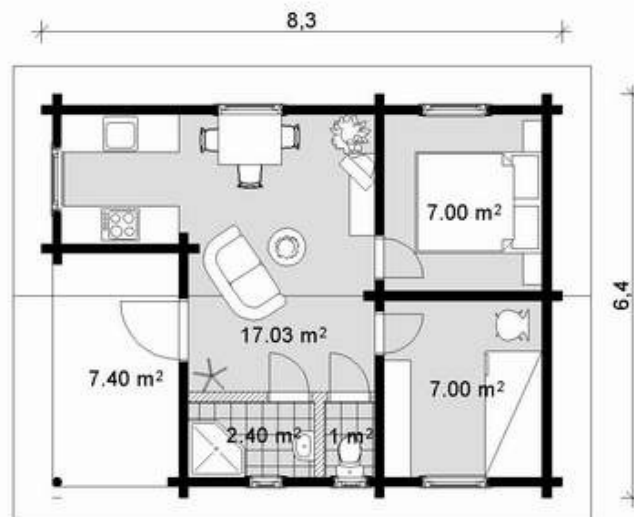

Creative Leisure

INTERLOCKING LOG CABINS

The Retreat 41.8m²

It's all in the name with this luxury round Log Cabin, it's designed simply as a retreat as a fishing/hunting lodge, walkers retreat the list is endless. With two bedrooms and open plan living this cabin is a perfect place to rest after being in the great outdoors, the feeling never leaves.