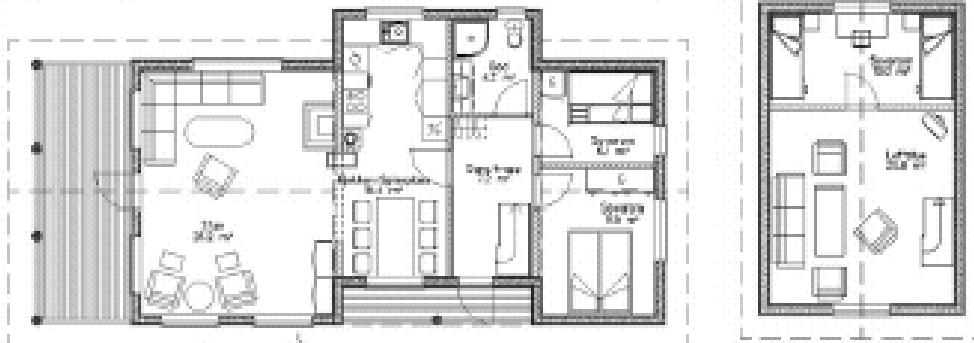

## INTERLOCKING LOG CABINS

The pine straight forward design and upper rooms adds dimension to the size of the living accommodation downstairs and gives more alternative for bedrooms or alternative rooms that require a view point for that perfect view.

**Pine** (living area 116 m<sup>2</sup> and built area 99 m<sup>2</sup>)

This cabin has two rooms upstairs ideal for a large bedroom and en suite. The entry area to this cabin has been slightly withdrawn to allow for an overbuilt entrance area.