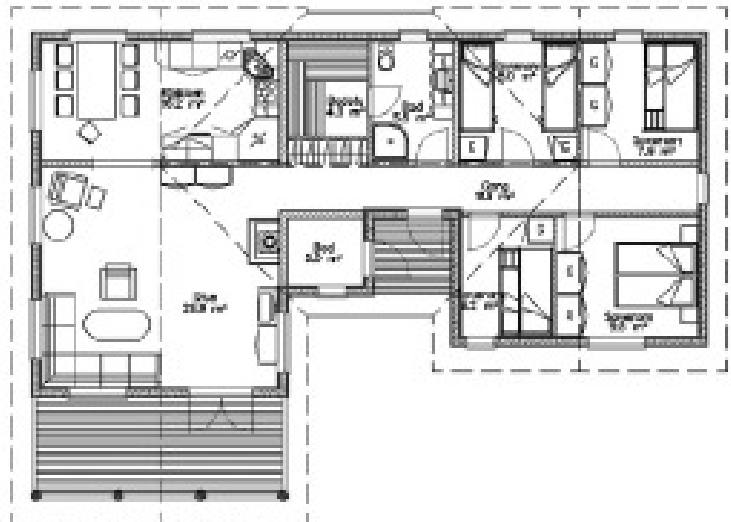

Creative Leisure

INTERLOCKING LOG CABINS

The Juniper

The Juniper is one of our largest single story cabins and it's excellent design utilises almost all the space available and enables the living space to be separate from the bedrooms.

Juniper 1 living area 119.1m²

A large log cabin with four good sized bedrooms. The cabin has all facilities including a large amount of storage space, and utility room.

Creative Leisure

INTERLOCKING LOG CABINS

Juniper 2 living area 112m²

This cabin was designed for a couple with children, with a guest room and spacious living. This cabin has storage space and utility room, also there is great potential for expansion.

Juniper 3 living area 119.1m

This cabin is a newly developed cabin for the client that requires even more space. The roof construction allows for expansion in any direction along with the large overbuilt terrace which has space for outdoor living and such things like a hot-tub or barbeque.