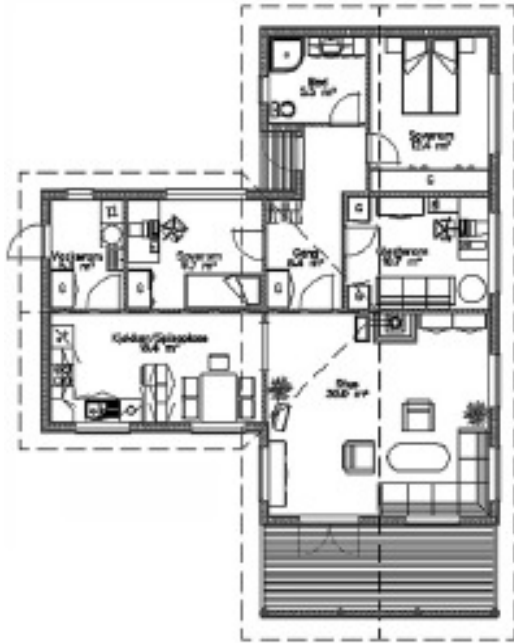

Creative Leisure

INTERLOCKING LOG CABINS

The Juniper

The Juniper is one of our largest single story cabins and it's excellent design utilises almost all the space available and enables the living space to be separate from the bedrooms.

Juniper 1 living area 119.1m²

A large log cabin with four good sized bedrooms. The cabin has all facilities including a large amount of storage space, and utility room.

Creative Leisure

INTERLOCKING LOG CABINS

Juniper 2 living area 112m²

This cabin was designed for a couple with children, with a guest room and spacious living. This cabin has storage space and utility room, also there is great potential for expansion.

Juniper 3 living area 119.1m

This cabin is a newly developed cabin for the client that requires even more space. The roof construction allows for expansion in any direction along with the large overbuilt terrace which has space for outdoor living and such things like a hot-tub or barbeque.