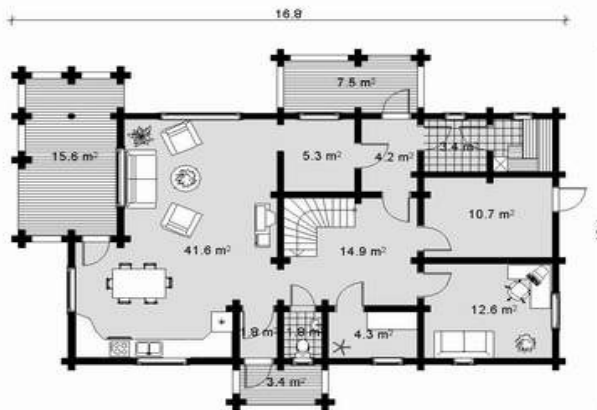

## INTERLOCKING LOG CABINS

### The Dew 236.5m<sup>2</sup>

This large cabin boasts four-five bedrooms with extra rooms to be used as you please, built in robust round Log as standard it keeps the traditional and ancient appeal of a log cabin alive whilst able to accommodate the modern family with ease.