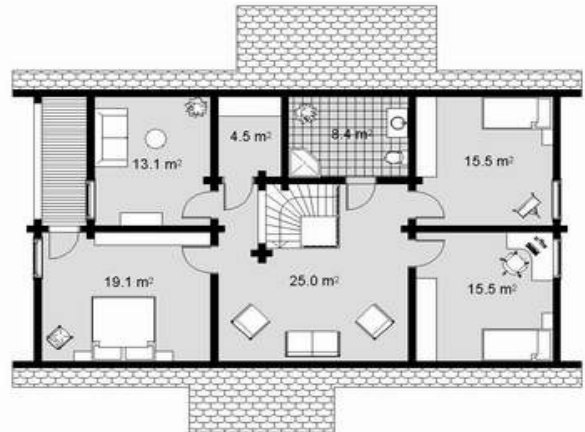

## INTERLOCKING LOG CABINS

### The Dew 236.5m<sup>2</sup>

This large cabin boasts four-five bedrooms with extra rooms to be used as you please, built in robust round Log as standard it keeps the traditional and ancient appeal of a log cabin alive whilst able to accommodate the modern family with ease.